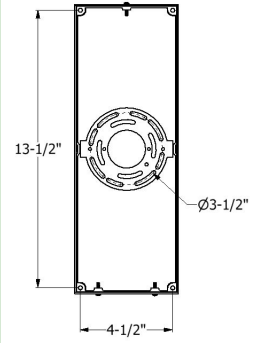

**DIMENSIONS / OPTIONS**

**Ame Rectangular Dallas (AM-S-DA)**

**Ame Rectangular Hilo (AM-S-HI)**

**Ame Rectangular Louisville (AM-S-LV)**

**Ame Rectangular Pittsburgh (AM-S-PIT)**

**Backplate with Mounting Bracket**