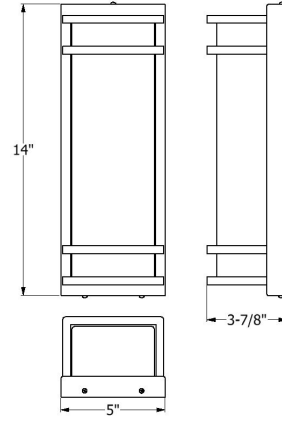

**DIMENSIONS / OPTIONS**

**Ame Rectangular Dallas (AM-S-DA)**

**Ame Rectangular Hilo (AM-S-HI)**

**Ame Rectangular Louisville (AM-S-LV)**

**Ame Rectangular Pittsburgh (AM-S-PIT)**

**Backplate with Mounting Bracket**