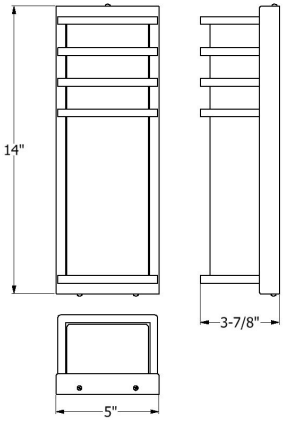

**DIMENSIONS / OPTIONS**

**Ame Rectangular Dallas (AM-S-DA)**

**Ame Rectangular Hilo (AM-S-HI)**

**Ame Rectangular Louisville (AM-S-LV)**

**Ame Rectangular Pittsburgh (AM-S-PIT)**

**Backplate with Mounting Bracket**