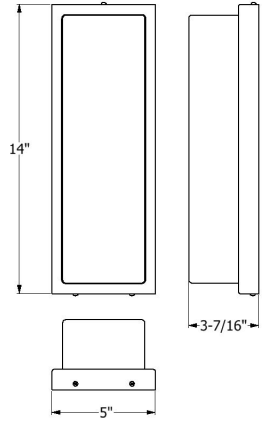

**DIMENSIONS / OPTIONS**

**Ame Rectangular Dallas (AM-S-DA)**

**Ame Rectangular Hilo (AM-S-HI)**

**Ame Rectangular Louisville (AM-S-LV)**

**Ame Rectangular Pittsburgh (AM-S-PIT)**

**Backplate with Mounting Bracket**