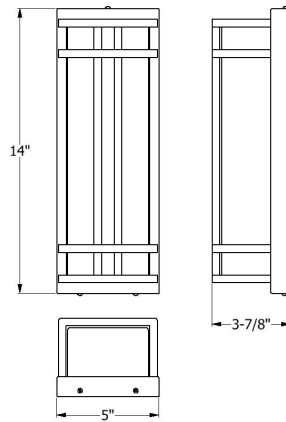

**DIMENSIONS / OPTIONS**

**Ame Rectangular Dallas (AM-S-DA)**

**Ame Rectangular Hilo (AM-S-HI)**

**Ame Rectangular Louisville (AM-S-LV)**

**Ame Rectangular Pittsburgh (AM-S-PIT)**

**Backplate with Mounting Bracket**