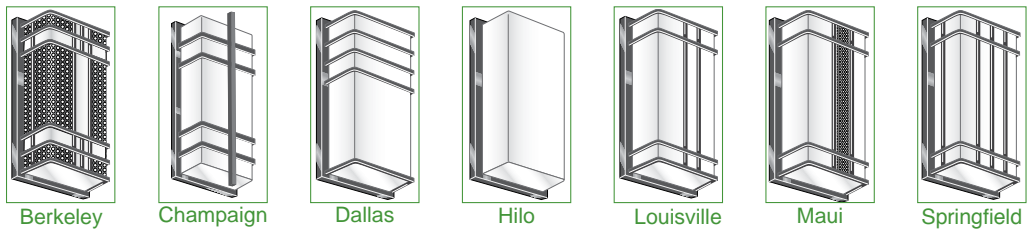

**MOUNTING:** Use (4) or (6) 5/16" diameter holes for 1/4" diameter bolts for outdoor or indoor. 7/8" KO in Center for Wire Access.

**SOFTWARE:** WiZ Pro WiFi Control App (Android / IOS / Cloud)

**COMPLIANCE:** Built to comply with U.S. and Canadian safety standards. Suitable for wet locations. ADA Compliant.

## SQUARE DIFFUSER