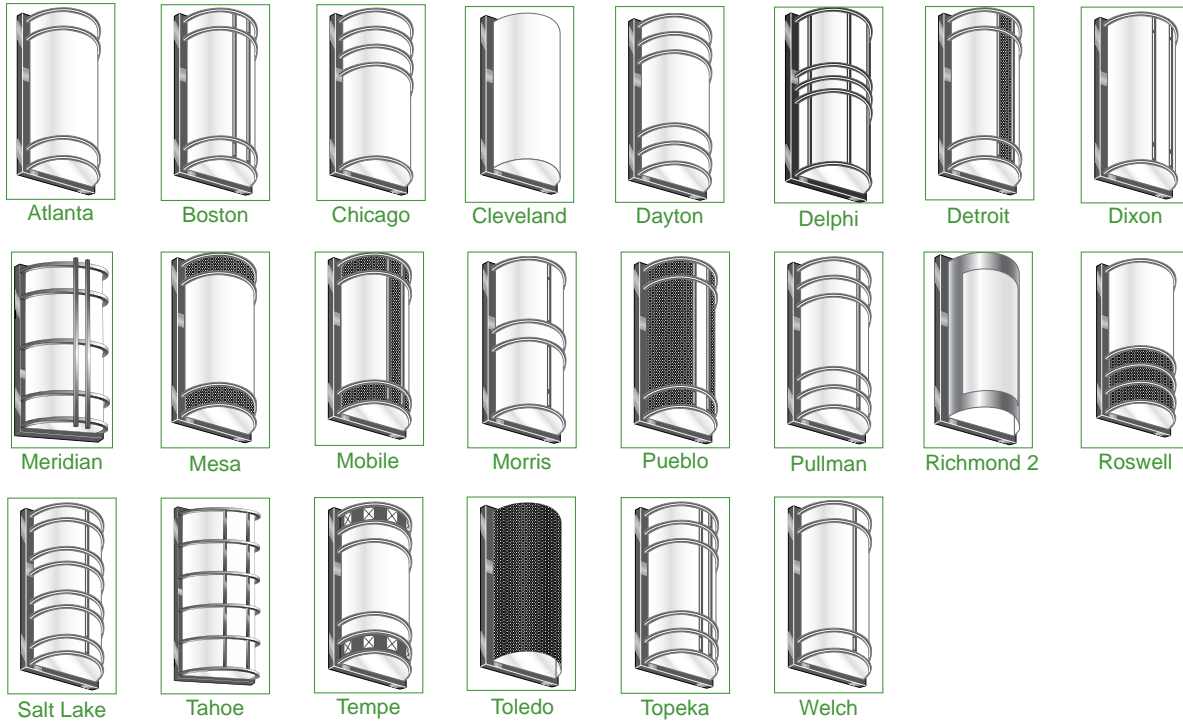

ROUND DIFFUSER

ROUND	
Atlanta	RW-ADA-AL
Boston	RW-ADA-BN
Chicago	RW-ADA-CH
Cleveland	RW-ADA-CD
Dayton	RW-ADA-DN
Delphi	RW-ADA-DP
Detroit	RW-ADA-DT
Dixon	RW-ADA-DI
Meridian	RW-ADA-MER
Mesa	RW-ADA-ME
Mobile	RW-ADA-MB
Morris	RW-ADA-MO
Pueblo	RW-ADA-PB
Pullman	RW-ADA-PL
Richmond 2	RW-ADA-RD2
Roswell	RW-ADA-RO
Salt Lake	RW-ADA-SL
Tahoe	RW-ADA-TH
Tempe	RW-ADA-TE
Toledo	RW-ADA-TO
Topeka	RW-ADA-TK
Welch	RW-ADA-WE
SQUARE	
Berkeley	RW-ADA-BL
Champaign	RW-ADA-CA
Dallas	RW-ADA-DA
Hilo	RW-ADA-HI
Louisville	RW-ADA-LV
Maui	RW-ADA-MA
Springfield	RW-ADA-SF
TRIANGLE	
Artesia	RW-ADA-AE
Carmi	RW-ADA-CR
Carmi 2	RW-ADA-CR2
Greenfield	RW-ADA-GN
Houston	RW-ADA-HN
New York	RW-ADA-NY
Quincy	RW-ADA-QN