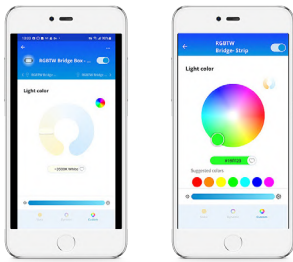

WiZ PRO COLOR TUNING APP

SIZE	26	38	51
RED	14W	20W	25W
GREEN	14W	20W	25W
BLUE	14W	20W	25W
35K WHITE	30W	35W	40W

NOTE: Wattages shown are nominal.

The RGBW Richmond 4 Series features color tuning light engines which can be controlled via the iOS or Android WiZ Pro app. Various modes allow the user to adjust the brightness of the illumination at a neutral white color temperature or the color hue in any combination of RGB with a possible 16 million color settings.

The ability to customize your lighting gives the user the flexibility to personalize their illumination scheme according to their desired configuration which is applicable for holidays, themed events, location specific environments, and many more applications.

Catalog Number

Project Name & Location

Type

Product Specifications

DRIVER: Universal Volt (120-277v) electronic driver with 0-10V dimming is standard.

BACKPLATE: 16 Ga. aluminum (AL).

DIFFUSER: White translucent, fully enclosed non-yellowing 100% virgin acrylic, .125 Thick (1/8").

SHIELD: Solid Aluminum Opaque Shield with Optional Center-Cut Window (CW).

FINISH: Corrosion and Weather resistant, durable pre-treated oven baked polyester powder.

GASKETING: High Temp., non-aging black EPDM and/or neoprene rubber around the entire lens perimeter & rear wire entrance hole to protect against dust, moisture & outside contaminants.

FASTENERS: Stainless steel tamperproof screws —(2) To secure lens in place.

LIGHT ENGINE: RGBW LED Color tuning system - Linear Light Engines.

MOUNTING: Use (4) or (6) 5/16" diameter holes for 1/4" diameter bolts for outdoor or indoor (no center access hole for J-Box mount).

SOFTWARE: WiZ Pro WiFi Control App (Android / IOS / Cloud)

COMPLIANCE: Built to comply with U.S. and Canadian safety standards. Suitable for wet locations.

WARRANTY: 5-Year Limited Warranty.