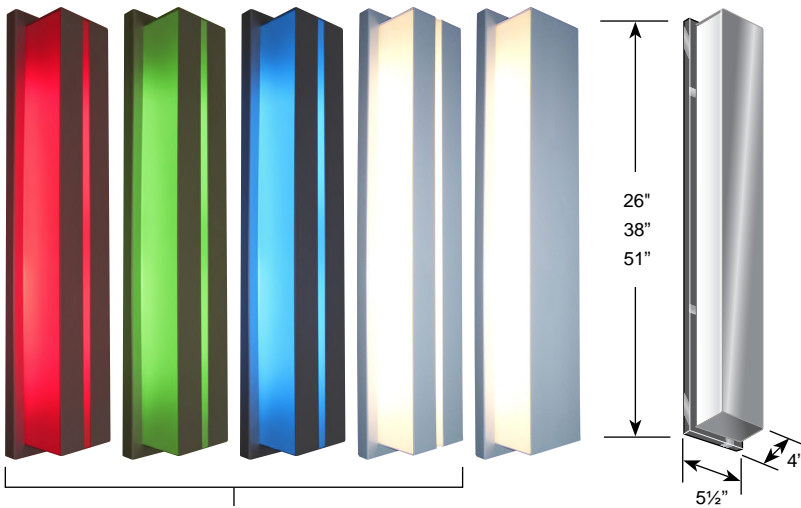

# The Americana Collection RGBW Richmond 4

Indoor/Outdoor RGBW Tunable LED Wall Sconce — WiZ Pro Wi-Fi Enabled

Note: RGBW Richmond 4 shown with Center Window Option (CW)

### SIZE

26 5.5" W x 26.25" H x 4" D

38 5.5" W x 38" H x 4" D

51 5.5" W x 51" H x 4" D